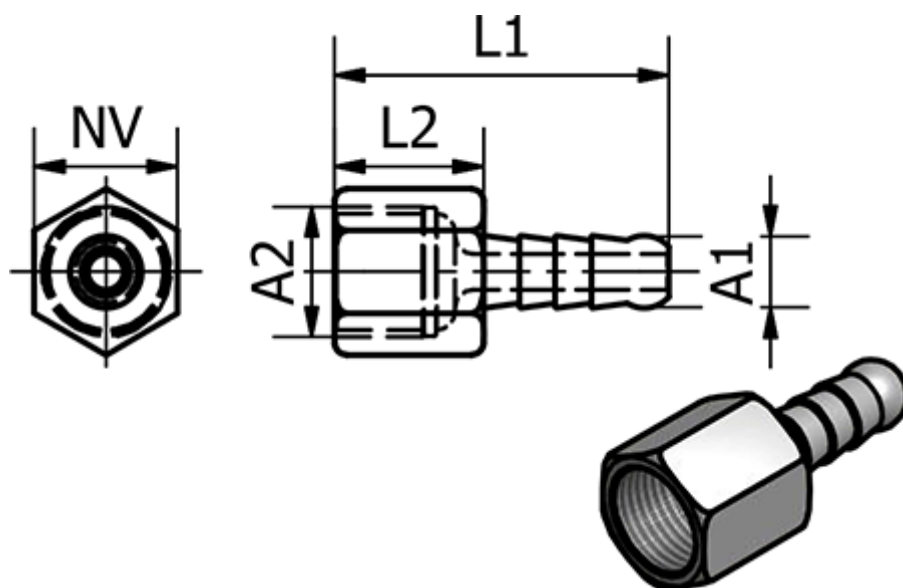

Article number: 58623707N

Description: Tube Connector 237.07-N, Ø9 - G 1/4"
Nickel-plated brass

Measures

Ext. Hose Diameter A1	= 9
L1	= 33
L2	= 10
NV	= 15
Thread A2	= G 1/4"